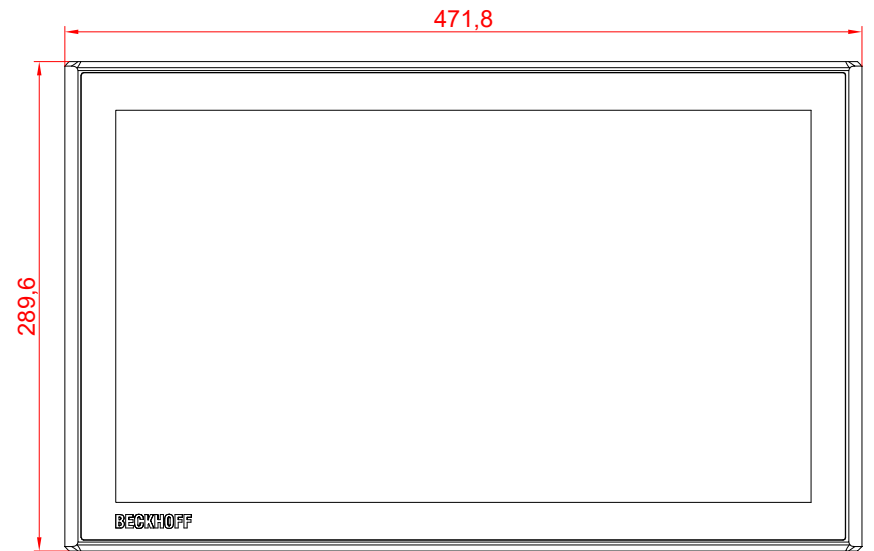

CP3918-0000

main dimensions and
fixing points

dimensions in mm

bottom view

rear view

side view

front view