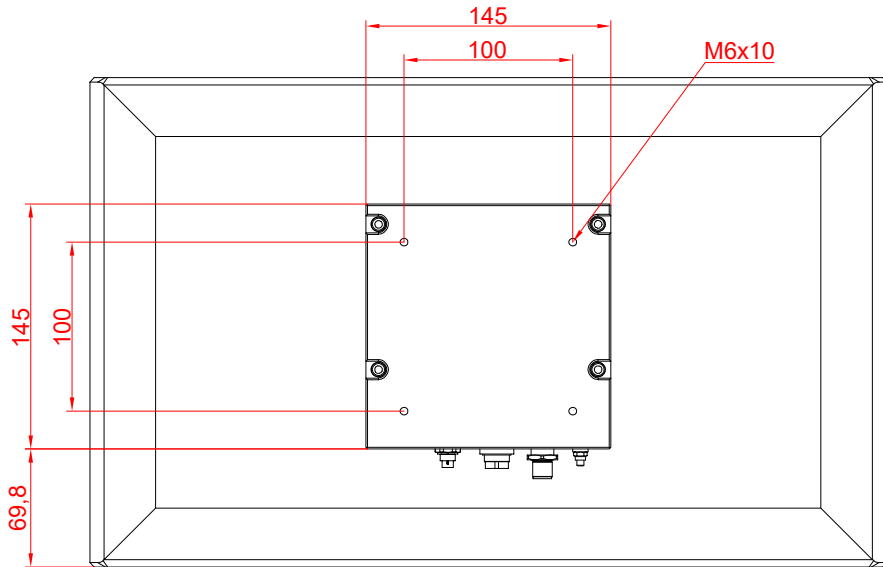

CP3918-0000

main dimensions and
fixing points

dimensions in mm

bottom view

rear view

side view

front view