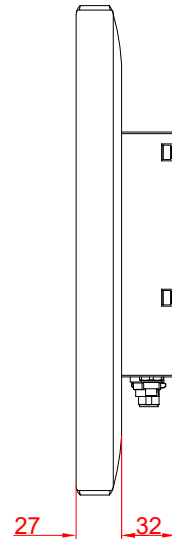

CP3918-0000

main dimensions and
fixing points

dimensions in mm

bottom view

rear view

side view

front view