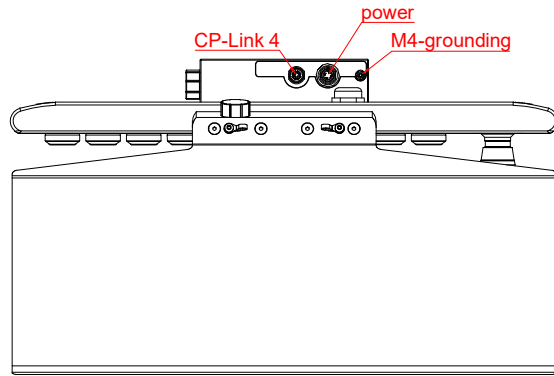

CP3918-0010
with
C9900-G025
C9900-E274
C9900-M406

main dimensions and
fixing points

dimensions in mm

bottom view

rear view

side view

front view