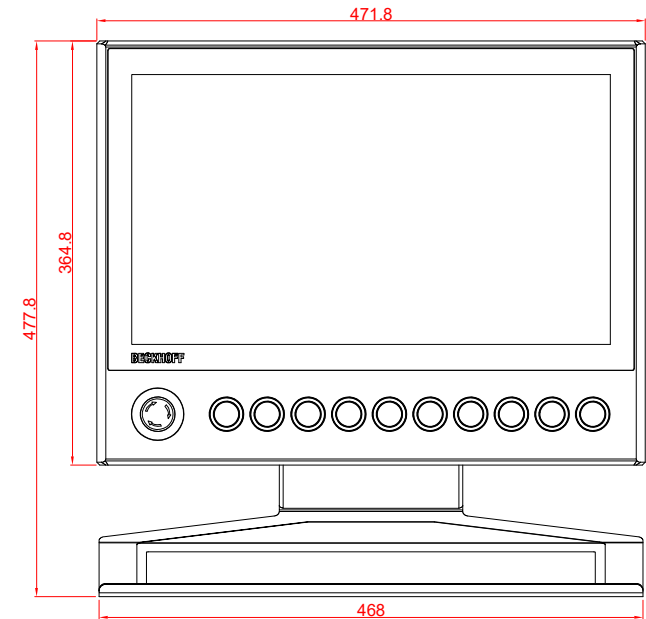

CP3918-0010
with
C9900-G025
C9900-E274
C9900-M406

main dimensions and
fixing points

dimensions in mm

bottom view

rear view

side view

front view