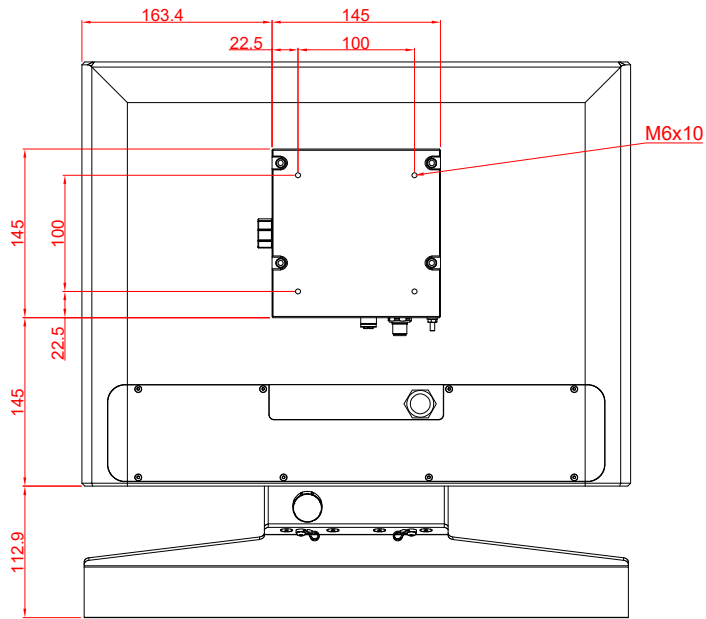

CP3918-0010
with
C9900-G025
C9900-E274
C9900-M406

main dimensions and
fixing points

dimensions in mm

bottom view

rear view

side view

front view