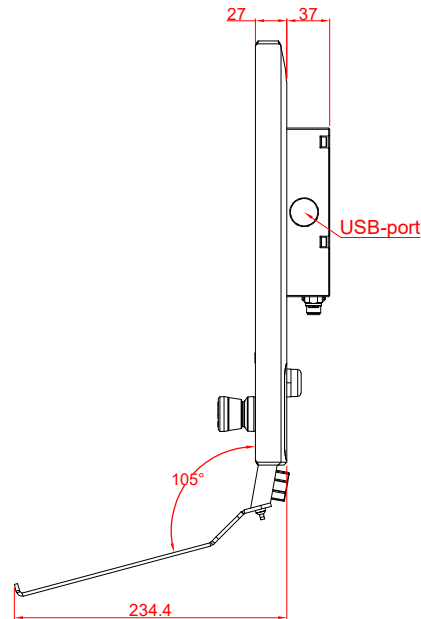

CP3918-0010
with
C9900-G025
C9900-E274
C9900-M406

main dimensions and
fixing points

dimensions in mm

bottom view

rear view

side view

front view