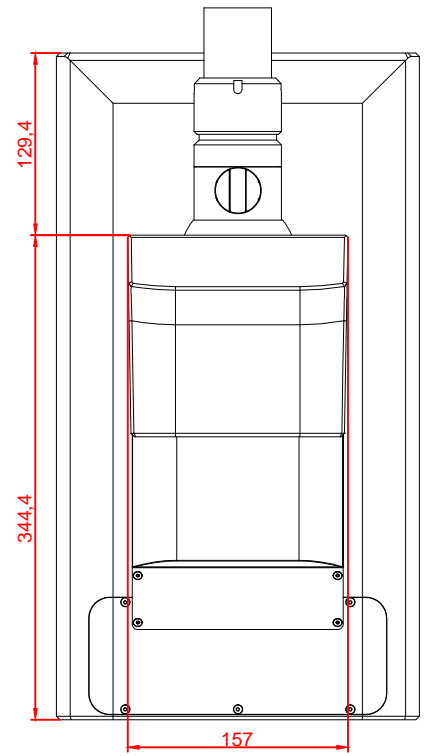

front view

left view

rear view

top view

CP3916-M575-G034-M752

main dimensions and  
fixing points

dimensions in mm