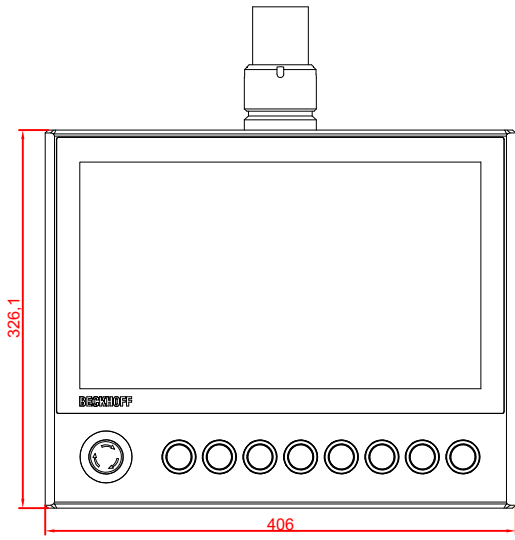

CP3916-0000
with
C9900-G024
C9900-M752

main dimensions and
fixing points

dimensions in mm

front view

side view

rear view

top view