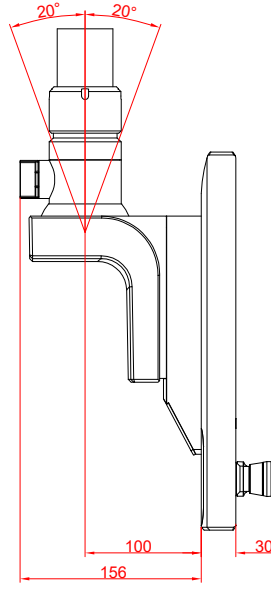

CP3916-0000
with
C9900-G024
C9900-M752

main dimensions and
fixing points

dimensions in mm

front view

side view

rear view

top view