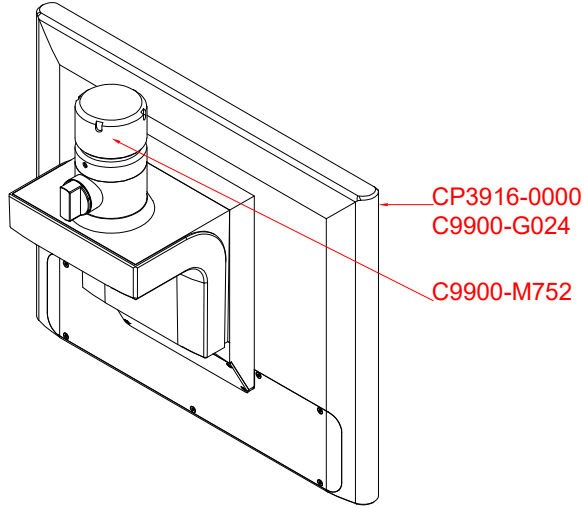

CP3916-0000
with
C9900-G024
C9900-M752

main dimensions and
fixing points

dimensions in mm

front view

side view

rear view

top view