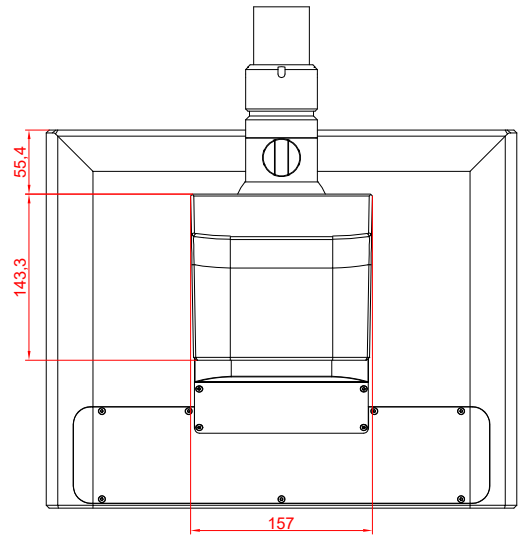

CP3916-0000
with
C9900-G024
C9900-M752

main dimensions and
fixing points

dimensions in mm

front view

side view

rear view

top view