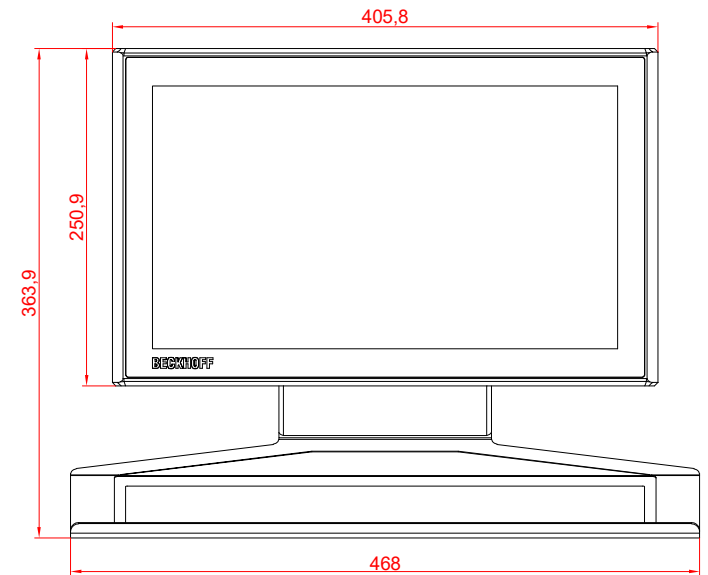

CP3916-0000  
with  
C9900-M390  
C9900-E274  
C9900-M406

main dimensions and  
fixing points

dimensions in mm

bottom view

rear view

side view

front view