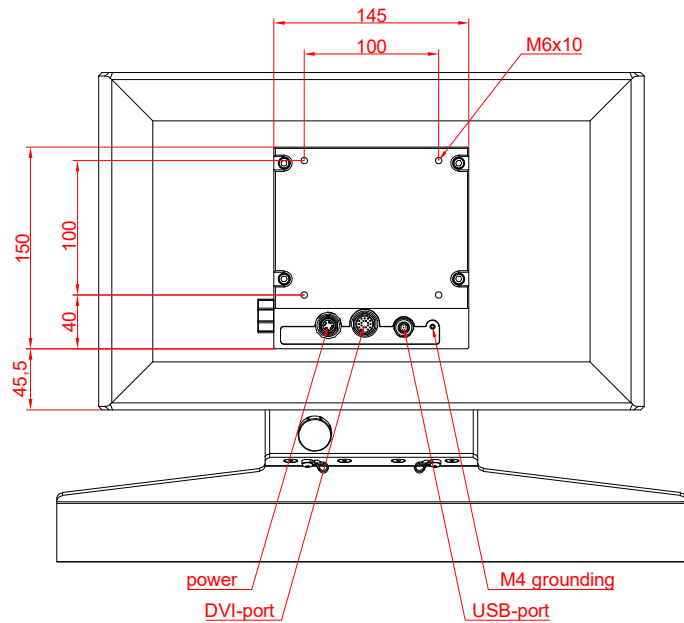

CP3916-0000  
with  
C9900-M390  
C9900-E274  
C9900-M406

main dimensions and  
fixing points

dimensions in mm

bottom view

rear view

side view

front view