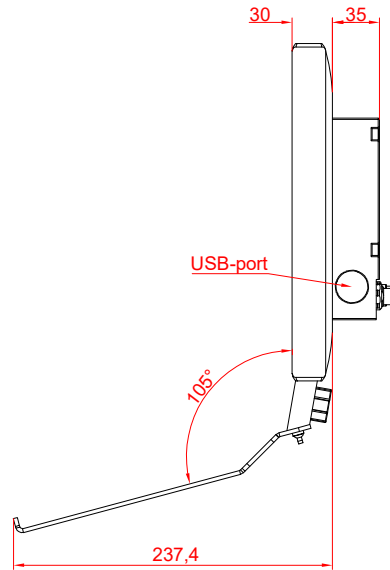

CP3916-0000  
with  
C9900-M390  
C9900-E274  
C9900-M406

main dimensions and  
fixing points

dimensions in mm

bottom view

rear view

side view

front view