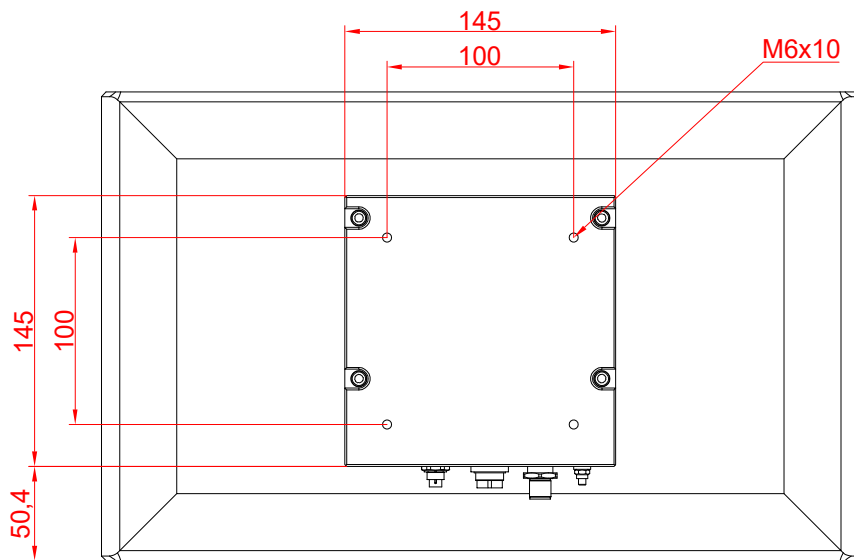

CP3916-0000

main dimensions and
fixing points

dimensions in mm

bottom view

rear view

side view

front view