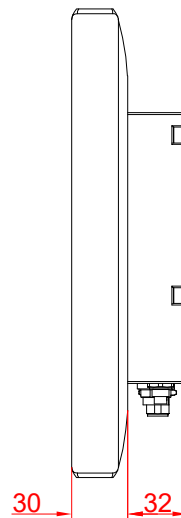

CP3916-0000

main dimensions and
fixing points

dimensions in mm

bottom view

rear view

side view

front view