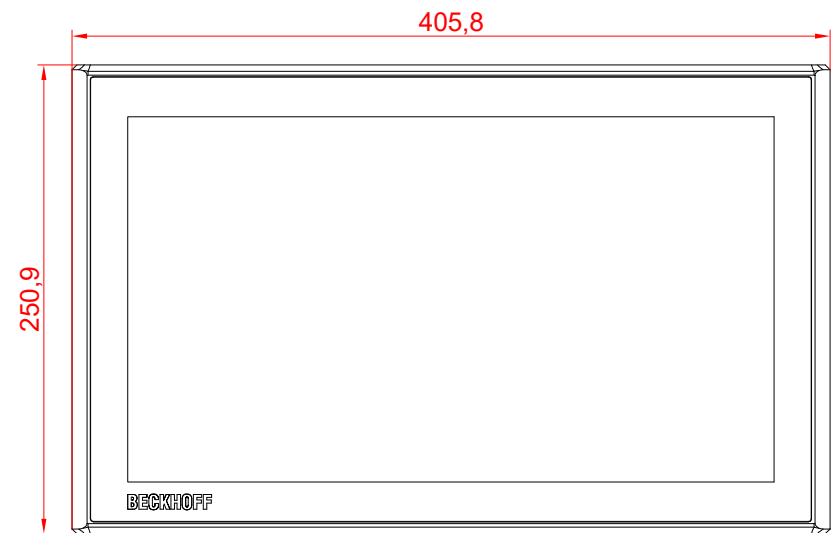

CP3916-0000

main dimensions and
fixing points

dimensions in mm

bottom view

rear view

side view

front view