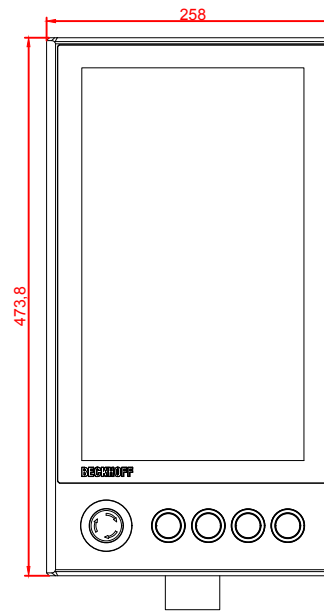

CP3916-G034-0010-M753-E274

main dimensions and
fixing points

dimensions in mm

bottom view

rear view

right view

front view