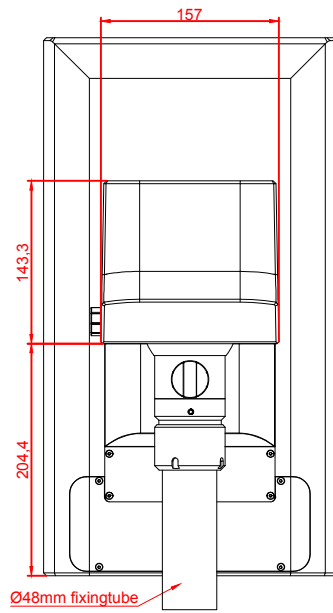

CP3916-G034-0010-M753-E274

main dimensions and
fixing points

dimensions in mm

bottom view

rear view

right view

front view