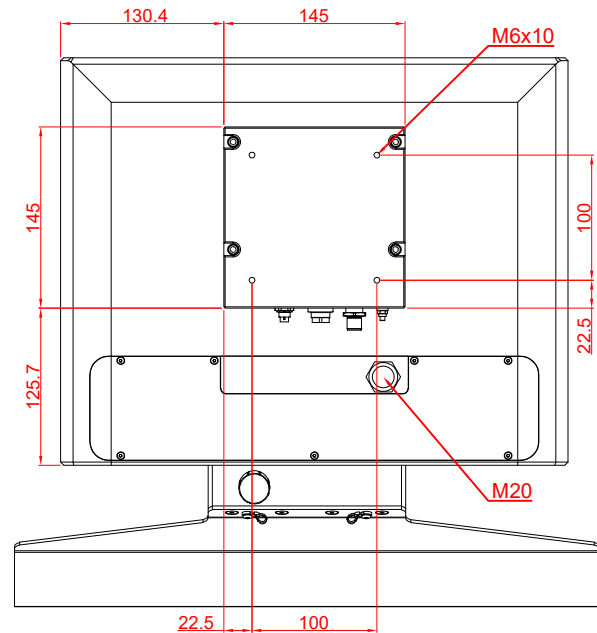

CP3916-G024-M406

main dimensions and
fixing points

dimensions in mm

bottom view

rear view

side view

front view