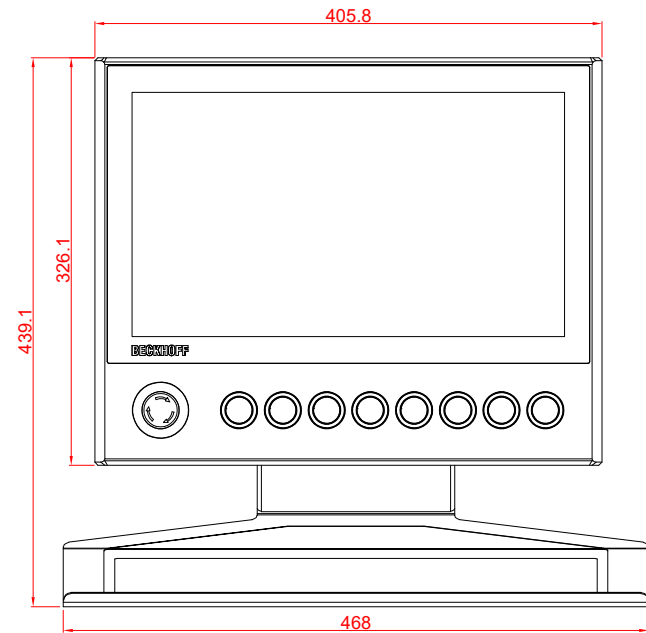

CP3916-G024-M406

main dimensions and
fixing points

dimensions in mm

bottom view

rear view

side view

front view