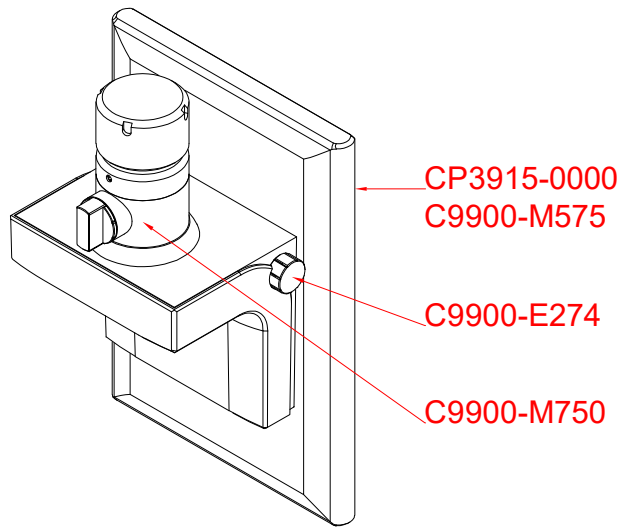

CP3915-0000
with
C9900-M575
C9900-M750
C9900-E274

main dimensions and
fixing points

dimensions in mm

front view

side view

rear view

top view