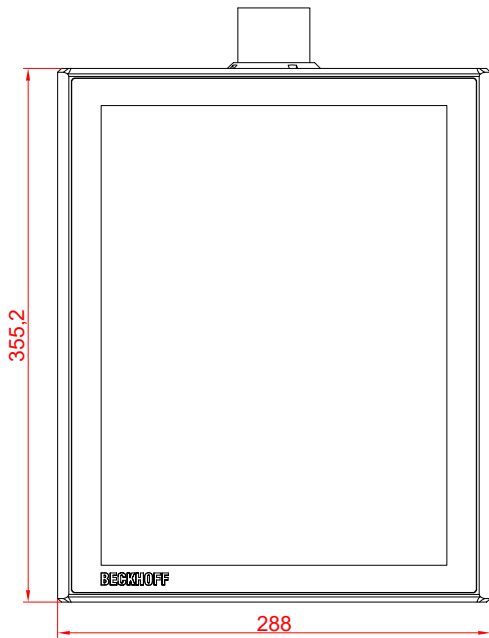

CP3915-0000
with
C9900-M575
C9900-M750
C9900-E274

main dimensions and
fixing points

dimensions in mm

front view

side view

rear view

top view