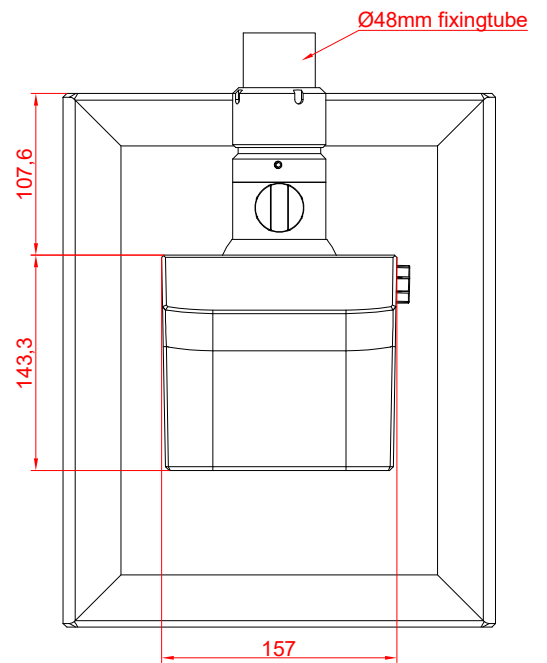

CP3915-0000
with
C9900-M575
C9900-M750
C9900-E274

main dimensions and
fixing points

dimensions in mm

front view

side view

rear view

top view