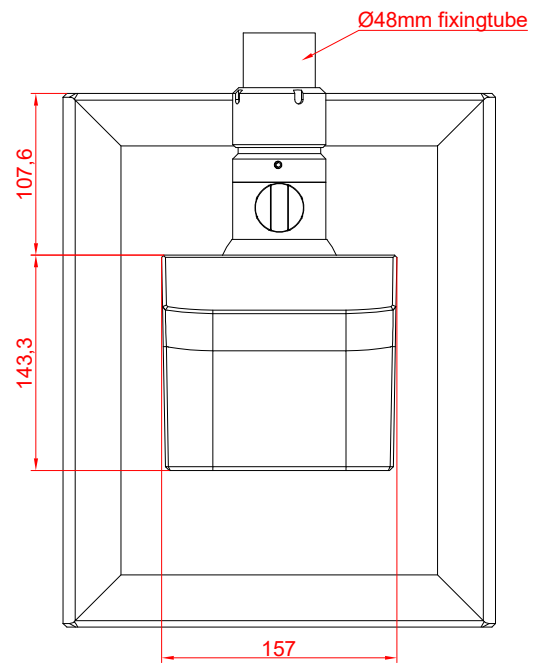

CP3915-0000  
with  
C9900-M575  
C9900-M750

main dimensions and  
fixing points

dimensions in mm

front view

side view

rear view

top view