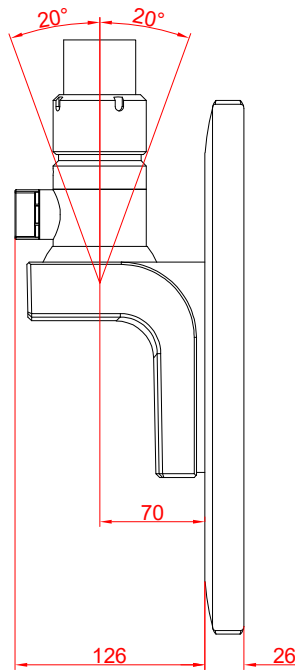

CP3915-0000  
with  
C9900-M575  
C9900-M750

main dimensions and  
fixing points

dimensions in mm

front view

side view

rear view

top view