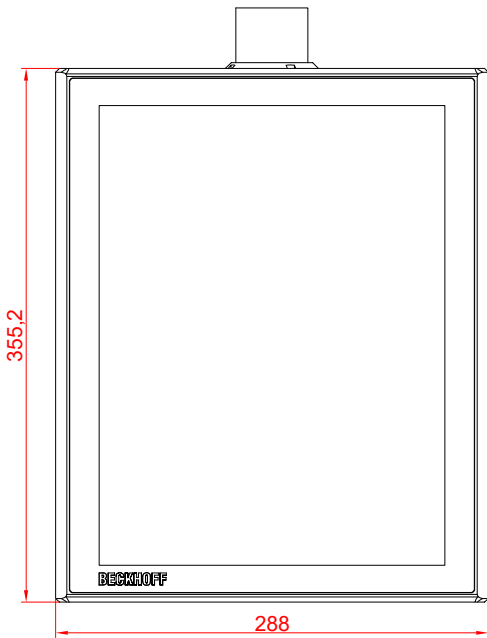

CP3915-0000  
with  
C9900-M575  
C9900-M750

main dimensions and  
fixing points

dimensions in mm

front view

side view

rear view

top view