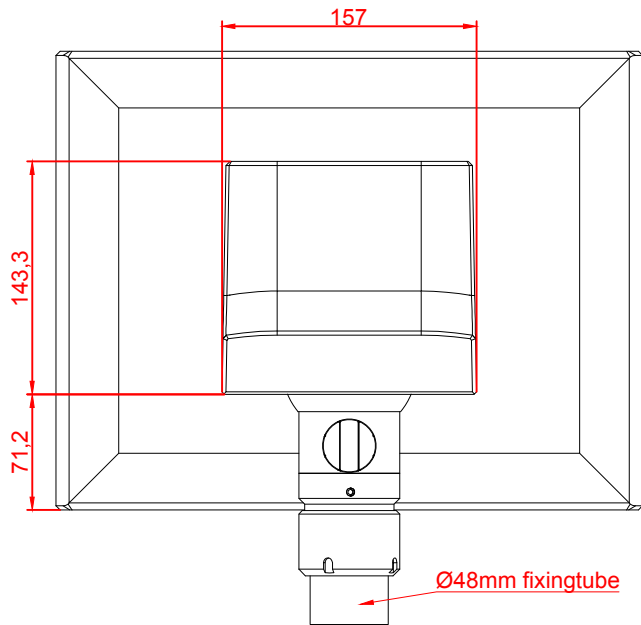

CP3915-0010-M751

main dimensions and
fixing points

dimensions in mm

bottom view

rear view

right view

front view