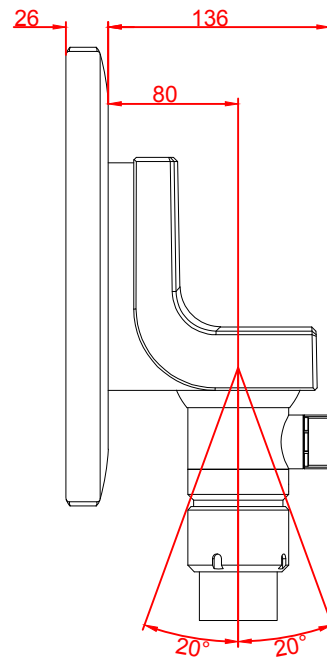

CP3915-0010-M751

main dimensions and
fixing points

dimensions in mm

bottom view

rear view

right view

front view