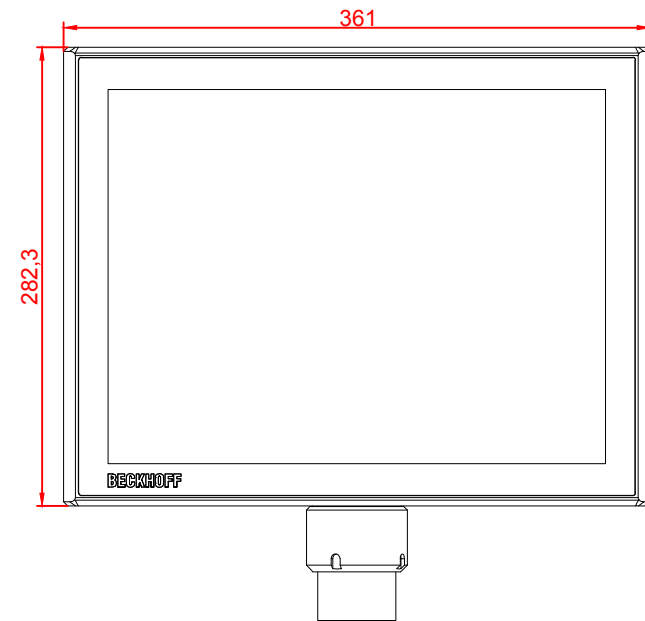

CP3915-0010-M751

main dimensions and
fixing points

dimensions in mm

bottom view

rear view

right view

front view