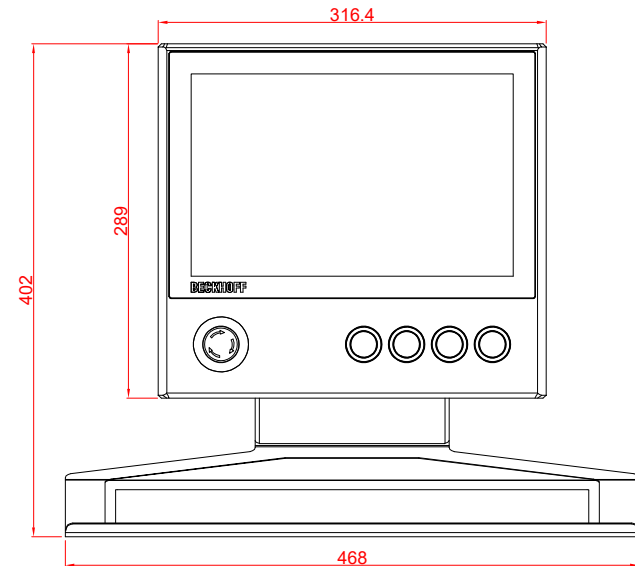

CP3913-0000
with
C9900-G029
C9900-E274
C9900-M406

main dimensions and
fixing points

dimensions in mm

bottom view

rear view

side view

front view