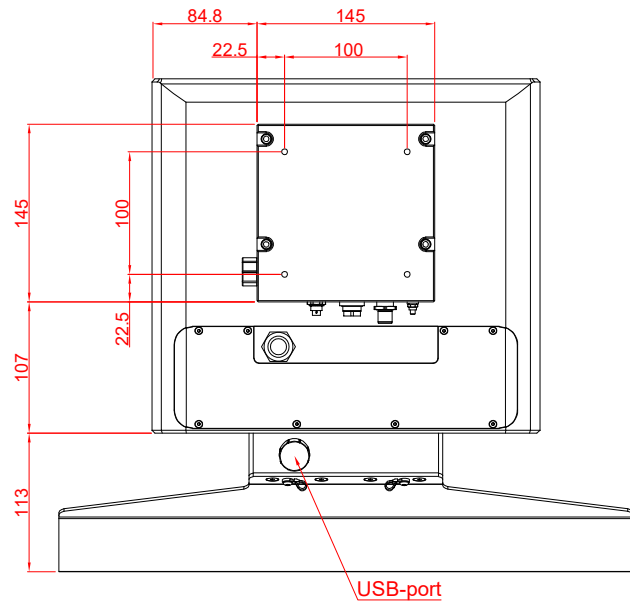

CP3913-0000
with
C9900-G029
C9900-E274
C9900-M406

main dimensions and
fixing points

dimensions in mm

bottom view

rear view

side view

front view