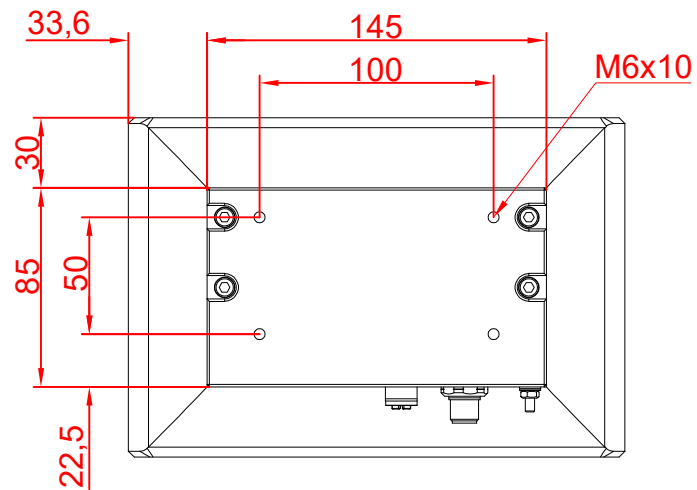

CP3907-0010

main dimensions and
fixing points

dimensions in mm

bottom view

rear view

side view

front view