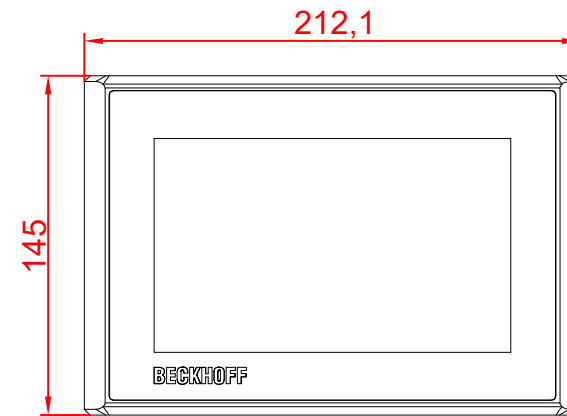

CP3907-0010

main dimensions and
fixing points

dimensions in mm

bottom view

rear view

side view

front view