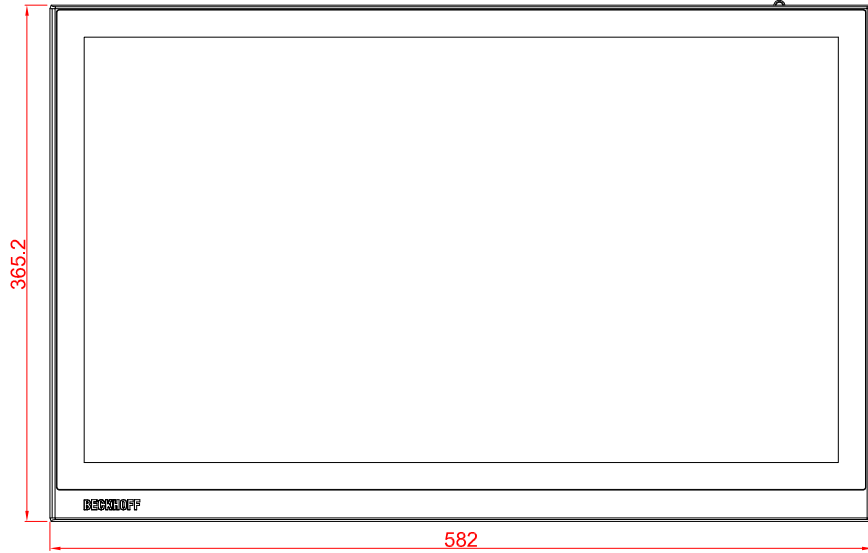

CP2924 Landscape
main dimensions and
fixing points
dimensions in mm

front view

left view

bottom view

cut out dimensions: 354,2mm x 571mm

rear view