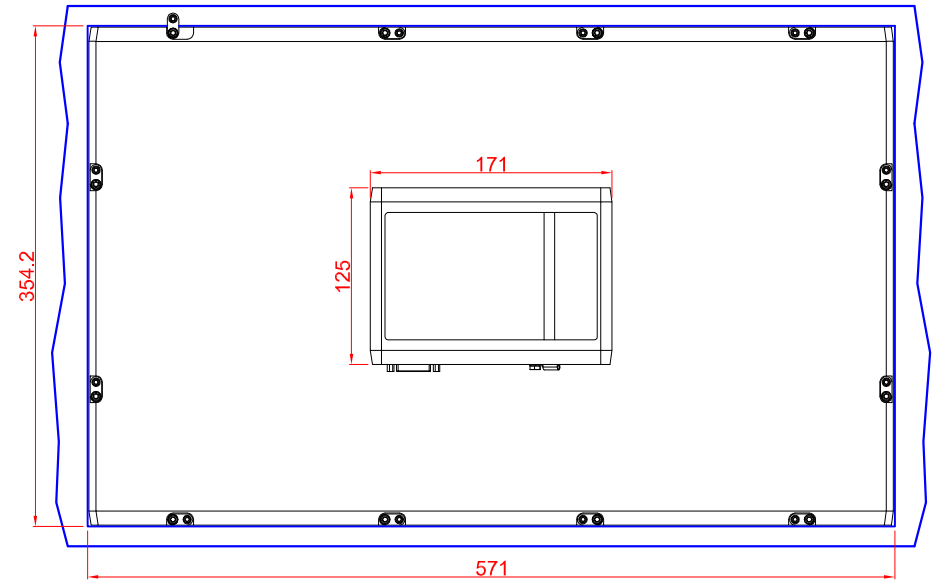

CP2924 Landscape
main dimensions and
fixing points
dimensions in mm

front view

left view

bottom view

cut out dimensions: 354,2mm x 571mm

rear view