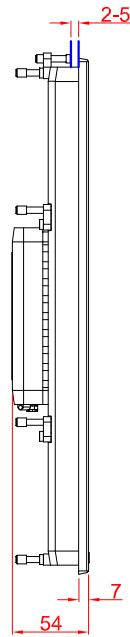

CP2924 Landscape
main dimensions and
fixing points
dimensions in mm

front view

left view

bottom view

cut out dimensions: 354,2mm x 571mm

rear view