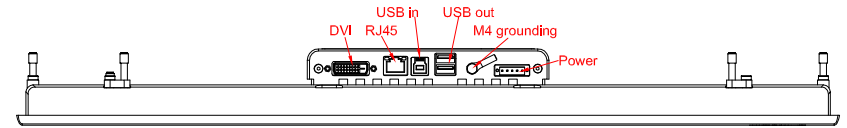

CP2924 Landscape
main dimensions and
fixing points
dimensions in mm

front view

left view

bottom view

cut out dimensions: 354,2mm x 571mm

rear view